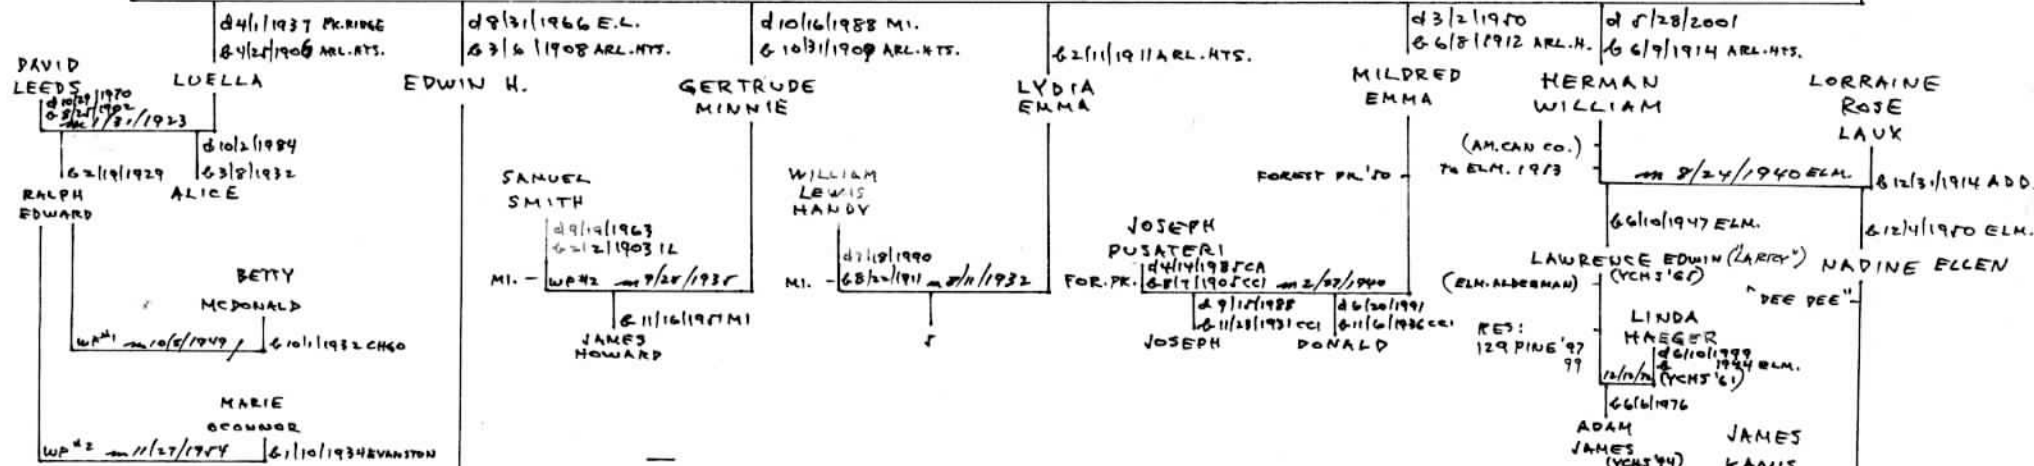

HERMAN SCHOENBECK
(FARMER) d 1/19/1914
ARL.HTS. - G 6/24/1874

SEE CHART #1
KARL REINKE
(FARMER) d 1/6/1958 E.L.
G 1/7/1869 GER.

LOUISE CLAUSING
WP #2 m 8/17/1929 HUS. #2
d #130/1968 ST.P.
G 4/6/1885 CAL.

m 7/2/1905 ARL.HTS.

(ELM-CHGO STONE)

T.H. KROSS
11-15-97
4-2-99
7-13-99
6-1-01
8-18-07

SCHOENBECK