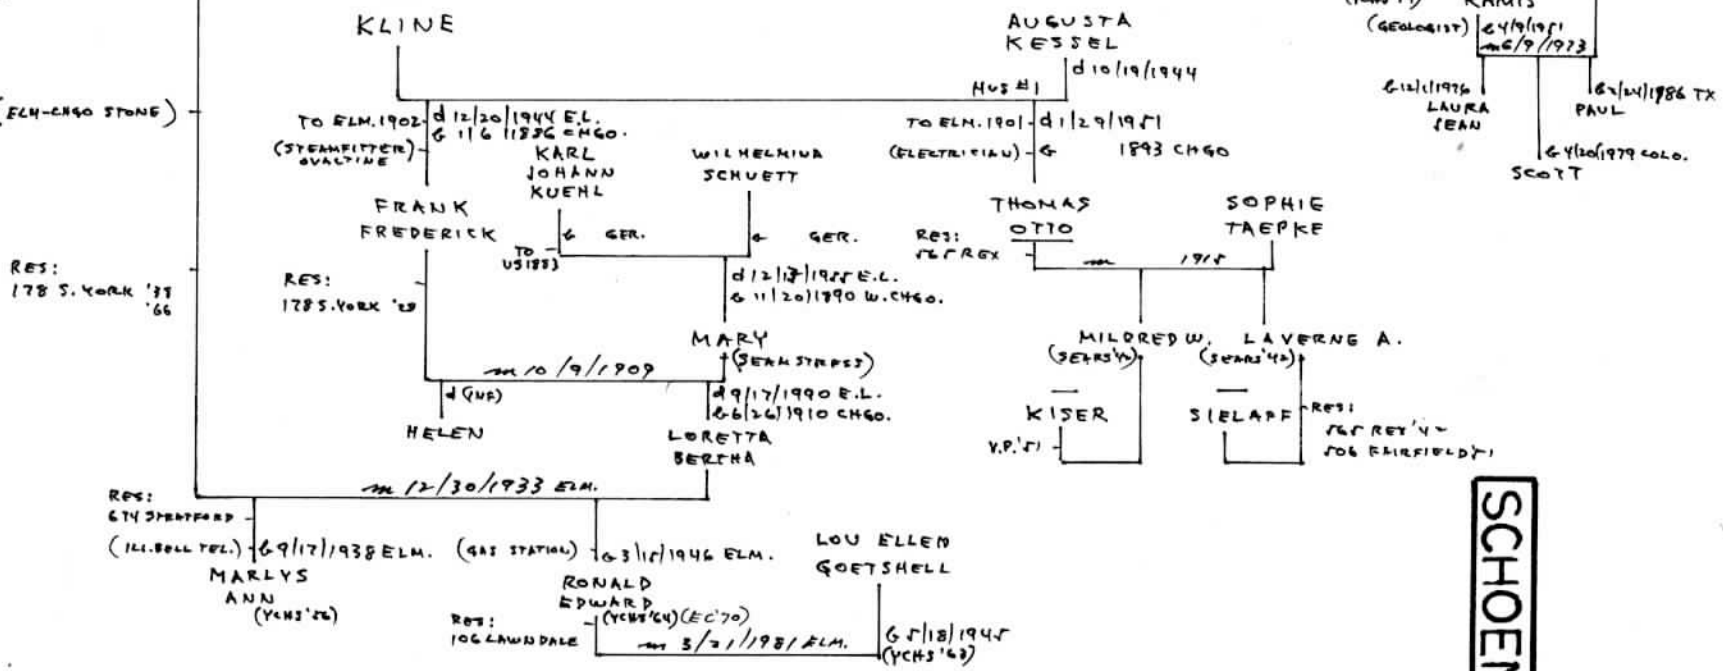

HERMAN SCHOENBECK
(FARMER) d 1/19/1914
ARL.HTS. - G 6/24/1874

SEE CHART #1
KARL REINKE
(FARMER) d 1/6/1958 E.L.
G 1/7/1869 GER.

LOUISE CLAUSING
WP #2 m 8/17/1929 HUS. #2
d #130/1968 ST.P.
G 4/6/1885 CAL.

m 7/2/1905 ARL.HTS.

(ELM-CHGO STONE)

T.H. KROSS
11-15-97
4-2-99
7-13-99
6-1-01
8-18-07

SCHOENBECK